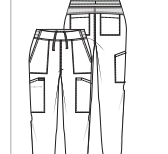

LJ701 Mock-Neck Jacket