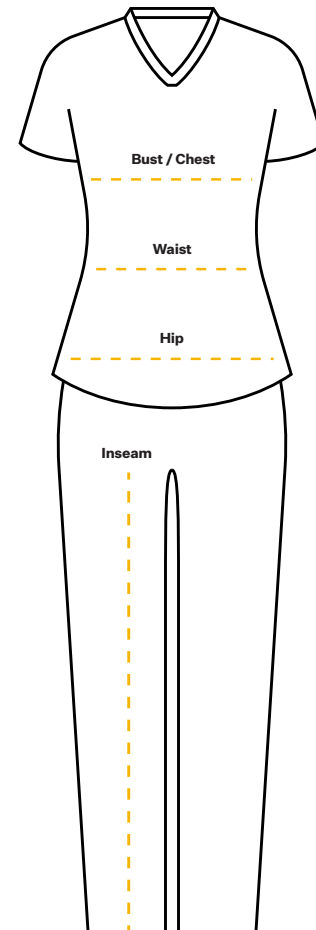

YOUR BENEFITS

- ✓ Improved availability on essential SKUs
- ✓ Faster shipping, fewer delays
- ✓ Reinforced trust through consistency and transparency

Size Guide

Women's Apparel

| Alpha | XXS | XS | S | M | L | XL | XXL | 3XL | 4XL | 5XL |
|---------|-----------------|-------|-------|------------------------|-------|-------|--------------|-------|-------|-------|
| Numeric | 00-0 | 2-4 | 6-8 | 10-12 | 14 | 16 | 18-20 | 22-24 | 26-28 | 30-32 |
| Bust | 31-32 | 33-34 | 35-36 | 37-39 | 40-43 | 44-47 | 48-49 | 50-52 | 53-54 | 55-58 |
| Waist | 23-24 | 25-26 | 27-28 | 29-31 | 32-34 | 35-38 | 39-41 | 42-44 | 45-46 | 47-50 |
| Hip | 33-34 | 35-36 | 37-38 | 39-41 | 42-45 | 46-49 | 50-51 | 52-54 | 55-56 | 57-60 |
| Inseam | Regular: 30-31" | | | Petite: 27 1/2-28 1/2" | | | Tall: 32-33" | | | |

Men's/Unisex* Apparel

| Alpha | XXS | XS | S | M | L | XL | XXL | 3XL | 4XL | 5XL |
|--------|-----------------|-------|-------|-----------------------|-------|-------|--------------|-------|-------|-------|
| Chest | 31-32 | 33-35 | 36-38 | 39-41 | 42-45 | 46-49 | 50-53 | 54-56 | 57-60 | 61-64 |
| Waist | 24-25 | 26-28 | 29-31 | 32-34 | 35-38 | 39-42 | 43-46 | 47-50 | 51-54 | 55-58 |
| Hip | 31-32 | 33-35 | 36-38 | 39-41 | 42-45 | 46-49 | 50-53 | 54-56 | 57-60 | 61-64 |
| Inseam | Regular: 31-32" | | | Short: 28 1/2-29 1/2" | | | Tall: 33-34" | | | |

*Women may want to order one size smaller.
Measurements are shown in inches.

How to Measure

Bust / Chest

Measure the fullest part of the chest.

Waist

Measure the smallest indentation of the natural waistline.

Hip

Measure the fullest curve of the hip or approximately 8" below the waistline.

Inseam

Measure from the top of the inner thigh to 1" below the ankle bone.

NOTE: For accurate measurements, pull the measuring tape snugly to your body and avoid stretching.