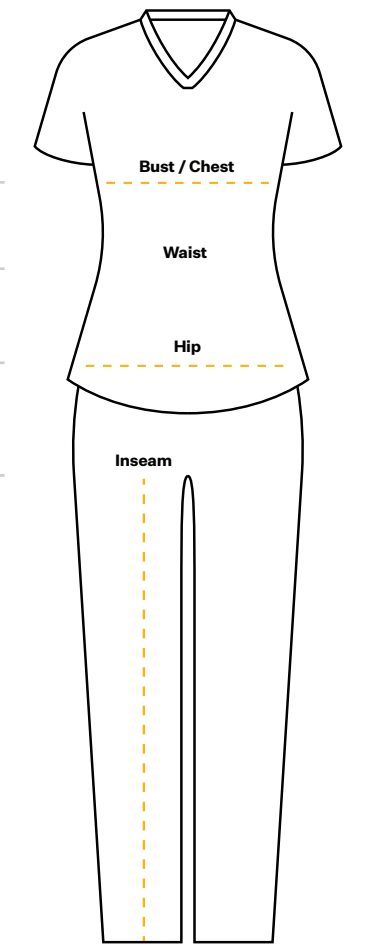

ProFlex Landau

MODERN FIT
2-WAY STRETCH

FADE RESISTANT
BREATHABLE

GROUP FRIENDLY

FABRIC
73% Polyester, 25% Rayon, 2% Spandex

CONTRAST FABRIC
96% Polyester, 4% Spandex

Size Guide

Women's Apparel

Alpha	XXS	XS	S	M	L	XL	XXL	3XL	4XL	5XL
Numeric	00-0	2-4	6-8	10-12	14	16	18-20	22-24	26-28	30-32
Bust	31-32	33-34	35-36	37-39	40-43	44-47	48-49	50-52	53-54	55-58
Waist	23-24	25-26	27-28	29-31	32-34	35-38	39-41	42-44	45-46	47-50
Hip	33-34	35-36	37-38	39-41	42-45	46-49	50-51	52-54	55-56	57-60
Inseam	Regular: 30 - 31"			Petite: 27 1/2 - 28 1/2"			Tall: 32 - 33"			

Men's/Unisex* Apparel

Alpha	XXS	XS	S	M	L	XL	XXL	3XL	4XL	5XL
Chest	31-32	33-35	36-38	39-41	42-45	46-49	50-53	54-56	57-60	61-64
Waist	24-25	26-28	29-31	32-34	35-38	39-42	43-46	47-50	51-54	55-58
Hip	31-32	33-35	36-38	39-41	42-45	46-49	50-53	54-56	57-60	61-64
Inseam	Regular: 31 - 32"			Short: 28 1/2 - 29 1/2"			Tall: 33 - 34"			

How to Measure

- **Bust / Chest**
  Measure the fullest part of the chest.
- **Waist**
  Measure the smallest indentation of the natural waistline.
- **Hip**
  Measure the fullest curve of the hip or approximately 8" below the waistline.
- **Inseam**
  Measure from the top of the inner thigh to 1" below the ankle bone.