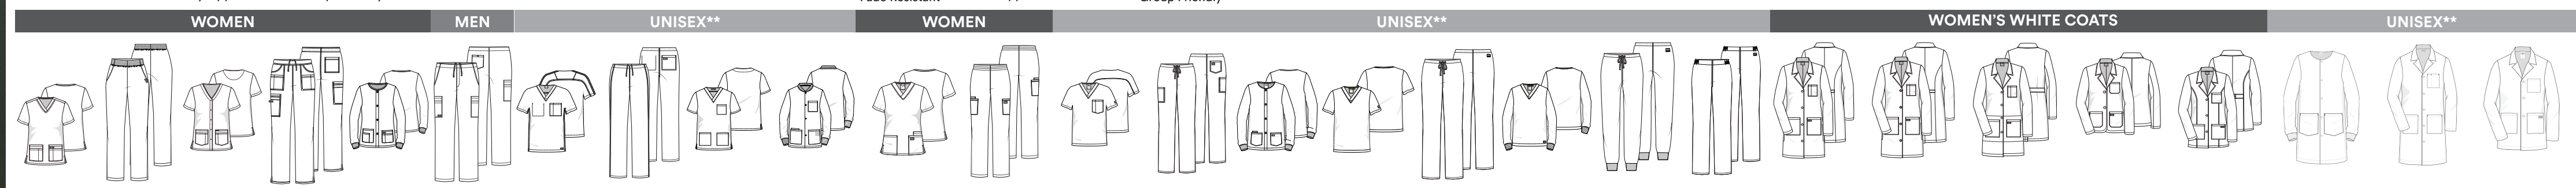

Essentials

FABRIC: 65% Polyester, 35% Cotton

ScrubZone

FABRIC: 65% Polyester, 35% Cotton

White Coats

COLLECTION FEATURES

Classic Fit
Fade Resistant

Commercial Laundry Approved

Breathable Group Friendly

**Women may want to order one size smaller.

COLLECTION FEATURES

Classic Fit
Fade Resistant

Commercial Laundry Approved

Breathable Group Friendly

**Women may want to order one size smaller.

**Women may want to order one size smaller.

WOMEN										MEN										UNISEX**									
8219	8327	8232	8380	7525	8555	7502	7602	LT121	LJ709	70221	83221	71221	85221	75231	LT102	LB403	LT104	LB404	LB411	3153	3155	3165	3230	8726	3178	3187	86002		
V-Neck Top	Straight-Leg Pants	Snap-Front V-Neck Top	Straight-Leg Pants	Warm-Up Jacket	Straight-Leg Pants	Reversible V-Neck Top	Reversible Straight-Leg Pants	V-Neck Top	Knit-Collar Jacket	V-Neck Top	Straight-Leg Pants	V-Neck Top	Straight-Leg Cargo Pants	Warm-Up Jacket	V-Neck Top	Straight-Leg Pants	V-Neck Long-Sleeve Top	Banded Bottom Jogger Pants	Flex-Waist Pants	Full-Length White Coat	Full-Length White Coat	Full-Length Notebook White Coat	Consultation Jacket	Consultation Jacket	Full-Length White Coat	Full-Length White Coat	Mid-Length White Coat		
4 Pockets	2 Pockets	4 Pockets	7 Pockets	4 Pockets	7 Pockets	2 Pockets	2 Pockets	3 Pockets	5 Pockets	3 Pockets	3 Pockets	1 Pocket	2 Pockets	3 Pockets	No Pockets	No Pockets	No Pockets	No Pockets	No Pockets	5 Pockets	3 Pockets	5 Pockets	5 Pockets	3 Pockets	2 Pockets	3 Pockets	3 Pockets		
Crossover V-neck Pen dividers Side vents	High-rise triple-elastic waist Relaxed hip and thighs	Snap-front closure Set-in sleeves Pen dividers Side vents	Mid-rise elastic-back waist Internal drawstring Side vents	Crew neck elastic-back waist Snap-front closure Knit cuffs Pen divider Clean back	High-rise waist Internal drawstring Zipper fly Accessory tape	1 chest pocket inside and out	High-rise waist Full drawstring 1 back pocket inside and out	1 chest pocket 2 patch pockets Side vents	Snap-front closure 1 hidden ear bud pocket 1 hidden utility loop	2 patch pockets 1 accessory pocket Side vents	High-rise waist Triple elastic waistband	Dolman sleeves Pen divider Back yoke Tuckable	High-rise waist Crew neck Snap-front closure Knit cuffs	High-rise waist Crew neck Snap-front closure Knit cuffs	Color coded for size identification Clean front and back Tuckable	Color coded for size identification Mid-rise waist Full drawstring	Color coded for size identification Clean front and back Knit cuffs Tuckable	Color coded for size identification Mid-rise waist Full drawstring Rib-knit jogger leg cuff	Color coded for size identification Natural-rise waist Flat front and back with interrupted elastic inserts	Length: Size 10: 38" Size 10 Sleeve: 23 1/2"	Length: Size 10: 38" Size 10 Sleeve: 23"	Length: Size 10: 36 1/2" Size 10 Sleeve: 24 1/2"	Length: Size 10: 28 1/2" Size 10 Sleeve: 22 1/2"	Length: Size Medium: 31 1/2" Size Medium Sleeve: 23"	Length: Size Medium: 41 1/2" Size Medium Sleeve: 27 1/2"	Length: Size Medium: 39" Size Medium Sleeve: 25"	Length: Size Medium: 35 1/2" Size Medium Sleeve: 25 1/2"		
Length: Size Small: 25 1/2"	Inseam: [R] 31" [P] 28 1/2" [T] 33"	Length: Size Small: 27"	Inseam: [R] 31 1/2" [P] 29" [T] 33 1/2"	Length: Size Small: 28"	Inseam: [R] 31" [S] 28 1/2" [T] 33"	Length: Size Medium: 27"	Inseam: [R] 31 1/2" [P] 29" [T] 33 1/2"	Length: Size Medium: 28"	Length: Size Medium: 28"	Length: Size Small: 26"	Inseam: [R] 31" [P] 28 1/2" [T] 33"	Length: Size Medium: 27 1/2"	Inseam: [R] 31" [P] 28 1/2" [T] 33"	Length: Size Medium: 28"	Length: Size Medium: 27 1/2"	Length: Size Medium: 27 1/2"	Inseam: [R] 29 1/2"	Inseam: [R] 31"	Core Sizes: 0-20	Core Sizes: [R]: 0-20, 40-52 [T]: 6T-16T	Core Sizes: 2-20, 40-42	Core Sizes: 0-20, 40-44	Core Sizes: XXS-5XL	Core Sizes: XXS-5XL	Core Sizes: XXS-5XL	Core Sizes: XXS-5XL			
XS-5XL	Core Sizes: [R] XS-5XL [P] PXS-P3X [T] TXS-TXL	XS-5XL	Core Sizes: [R] XXS-5XL [P] PXS-P2X [T] TXS-TXL	XS-5XL	Core Sizes: [R] S-5XL [S] S-S3X [T] TM-T3X	XS-5XL	Core Sizes: [R] XS-5XL [P] PXS-P3X [T] TS-T2X	XS-5XL	XS-5XL	XS-5XL	Core Sizes: [R] XXS-5XL [P] PXS-P3X [T] TXS-T3X	XS-5XL	Core Sizes: [R] XS-5XL [P] PXS-P3X [T] TS-T2X	XXS-5XL	XS-5XL	XS-5XL	XS-5XL	XS-5XL	White WWVC	White WWY	White WWXY	White WWY	White WWXY	White WWP	White WWY	White WHITE