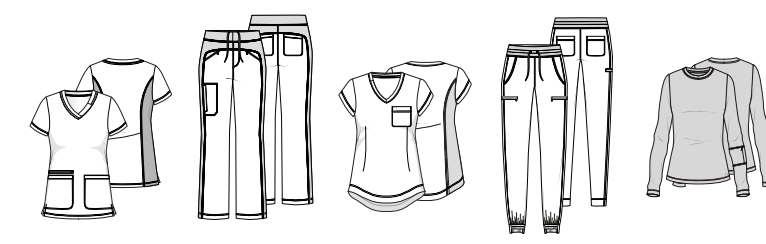

COLLECTION FEATURES

Modern Fit
4-Way Stretch

Fluid Resistant
Incredibly Soft

Wrinkle Resistant

WOMEN

WT127	WB414 WB414P WB414T	WT128	WB415 WB415P WB415T	WT130	WB430 WB430P WB430T	WJ704	WT151	WB417 WB417S	WT131	WB418 WB418S	WJ705	WT121	WB421 WB421P WB421T	WT119	WB420 WB420P WB420T	WT311	NEW STYLE WJ710	WT150	WB431 WB431S	WB446 WB446S	205	2068S
V-Neck Top	Mixed Media Bootcut Pants	V-Neck Top	Hi-Low Jogger Pants	Long-Sleeve Tee	Jogger Pants	Mock-Neck Jacket	V-Neck Top	Jogger Pants	V-Neck Top	Tapered-Leg Pants	Warm-Up Jacket	V-Neck Top	High-Rise Pants	V-Neck Top	Jogger Pants	Long-Sleeve Tee	Puffer Bomber Jacket	V-Neck Top	Jogger Pants	Cargo Pants	Long-Sleeve Tee	Full-Length White Coat
3 Pockets	5 Pockets	1 Pocket	6 Pockets	1 Pocket	6 Pockets	2 Pockets	4 Pockets	7 Pockets	2 Pockets	7 Pockets	3 Pockets	3 Pockets	7 Pockets	2 Pockets	6 Pockets	1 Pocket	3 Pockets	2 Pockets	6 Pockets	7 Pockets	No Pockets	3 Pockets
1 zipper pocket	Mid-rise knit waistband Knit yoke and side panels Back side knit panels Side vents	Cap sleeve 1 chest pocket Back side knit panels Shirttail hem Tuckable	Mid-rise knit waistband Adjustable drawstring Hi-low cuff detail	Crew neck 1 forearm zipper pocket	High-rise waist Knit waistband and leg cuffs Internal drawstring	Zip-front closure Front and back princess seams Hi-low hem with side vents	1 patch chest pocket 1 zipper chest pocket 2 side seam pockets Side vents Back yoke Tuck-in option	Knit waistband and yokes Internal drawcord Button and zipper fly Front and back yoke 1 money clip pocket	1 patch chest pocket 1 zipper chest pocket Side vents Front and back yoke Tuckable	Elastic waist Internal drawcord Button and zipper fly Front and back yoke 1 money clip pocket	Zipper closure Knit collar, sleeve panel and cuffs 1 zipper chest pocket 2 welt pockets	Front and back jersey-knit yokes Curved V-neck 2 front angled pockets 1 zipper pocket Side vents	High-rise Jersey-knit waistband Internal drawcord Wide leg	Jersey-knit neckband 1 chest pocket 1 side seam pocket Badge loop Jersey-knit side panels Tuck-in option	High-rise Jersey-knit waistband Internal elastic drawcord Jersey-knit cuffs with vents	1 hidden forearm zipper pocket Shirttail hem Tuckable	Mock neck Knit cuffs and hem Badge loop 2 front pockets Internal cell phone pocket Watch vent	Badge loop Double chest pocket with pen divider Back yoke Side vents Tuckable	Mid-rise Jersey-knit waistband Internal drawstring Zipper fly Jersey-knit cuffs	Mid-rise Elastic waist with belt loops Internal drawstring Zipper fly Button closure	Crew neck	Snap-front closure Two-piece sleeves Side access vents Center back vent
Length: Size Small: 25"	Inseam: [R] 31" [P] 28 1/2" [T]: 33"	Length: Size Small: 26"	Inseam: [R] 27 1/2" [P] 25" [T] 29 1/2"	Length: Size Small: 25"	Inseam: [R] 28 1/2" [P] 26" [T] 30 1/2"	Length: Size Small: 26 1/2"	Length: Size Medium: 28 1/2"	Inseam: [R] 29 1/2" [S] 27"	Length: Size Medium: 28 1/2"	Inseam: [R] 31" [S] 28 1/2"	Length: Size Medium: 28 1/2"	Length: Size Small: 26"	Inseam: [R] 31" [P] 28 1/2" [T] 33"	Length: Size Small: 25"	Inseam: [R] 29" [S] 26 1/2" [T] 31"	Length: Size Small: 25"	Length: Size Small: 25"	Length: Size Medium: 28"	Inseam: [R] 29 1/2" [S] 27"	Inseam: [R] 31" [S] 28 1/2"	Length: Size Small: 26 1/2"	Length: Size Small: 41 1/2"
Core Sizes: XXS-XL 1XL-3XL	Core Sizes: [R] XXS-XL 1XL-3XL [P] PXXS-PXL P1X-P2X [T] TXS-TXL	Core Sizes: XXS-XL 1XL-3XL	Core Sizes: [R] XXS-XL 1XL-3XL [P] PXXS-PXL P1X-P2X [T] TXS-TXL	All Sizes: XS-XL 1XL-2XL	Core Sizes: [R] XXS-XL 1XL-3XL [P] PXXS-PXL P1X-P2X [T] TXS-TXL	Core Sizes: XXS-XL 1XL-3XL	Core Sizes: XS-3XL	Core Sizes: [R] XS-3XL [S] SS-S2X	Core Sizes: XS-3XL	Core Sizes: [R] XS-3XL [S] SS-S2X	Core Sizes: XS-3XL	Core Sizes: XXS-5XL	Core Sizes: [R] XXS-5XL [P] PXXS-P3X [T] TXS-T2X	Core Sizes: XXS-5XL	Core Sizes: [R] XXS-5XL [P] PXXS-P3X [T] TXS-T2X	All Sizes: XS-2XL	Core Sizes: XS-3XL	Core Sizes: XS-5XL	Core Sizes: [R] XS-5XL [S] SXS-S3X	Core Sizes: [R] XS-5XL [S] SXS-S3X	Core Sizes: XS-3XL	Core Sizes: XXS-3XL
Black BLK												Black BLK									Black BLA	N/A
Navy NVM												Navy NAV									Navy NAV	N/A
Pewter PEWT												Pewter PEWT									Pewter PWT	N/A
Royal ROYL												Royal ROYL									New	N/A
Ceilleste CLST												Ceill CEIL									Ceill Blue CEILB	N/A
Olive OLV												Caribbean CARB										N/A
Wine WINE												Wine WINE										N/A
N/A	N/A	N/A	N/A	White WHT	N/A	N/A	N/A	N/A	N/A	N/A	N/A	N/A	N/A	N/A	N/A	N/A	N/A	N/A	N/A	N/A	N/A	N/A