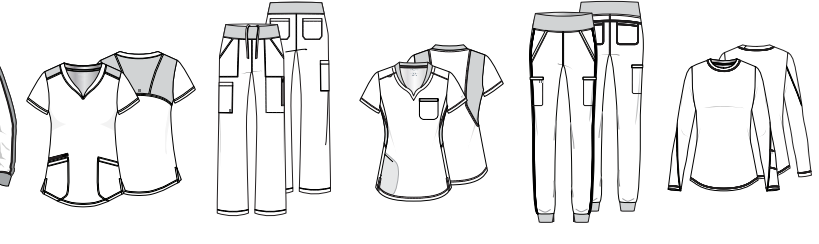

WOMEN

WB421 WB421P WB421T	WB420 WB420P WB420T	WT311	NEW STYLE WJ710	WT150	WB431 WB431S	WB446 WB446S	205	2068S
High-Rise Pants	Jogger Pants	Long-Sleeve Tee	Puffer Bomber Jacket	V-Neck Top	Jogger Pants	Cargo Pants	Long-Sleeve Tee	Full-Length White Coat
7 Pockets	6 Pockets	1 Pocket	3 Pockets	2 Pockets	6 Pockets	7 Pockets	No Pockets	3 Pockets
High-rise Jersey-knit waistband Internal drawcord Wide leg	High-rise Jersey-knit waistband Internal elastic drawcord Jersey-knit cuffs with vents	Crew neck 1 hidden forearm zipper pocket Shirttail hem Tuckable	Mock neck Knit cuffs and hem Badge loop 2 front pockets Internal cell phone pocket Watch vent	Badge loop Double chest pocket with pen divider Back yoke Side vents Tuckable	Mid-rise Jersey-knit waistband Internal drawstring Zipper fly Jersey-knit cuffs	Mid-rise Elastic waist with belt loops Internal drawstring Zipper fly Button closure	Crew neck	Snap-front closure Two-piece sleeves Side access vents Center back vent
Inseam: [R] 31" [P] 28 1/2" [T] 33"	Inseam: [R] 29" [S] 26 1/2" [T] 31"	Length: Size Small: 25"	Length: Size Small: 25"	Length: Size Medium: 28"	Inseam: [R] 29 1/2" [S] 27"	Inseam: [R] 31" [S] 28 1/2"	Length: Size Small: 26 1/2"	Length: Size Small: 41 1/2"
Core Sizes: [R] XXS-5XL [P] PXXS-P3X [T] TXS-T2X	Core Sizes: [R] XXS-5XL [P] PXXS-P3X [T] TXS-T2X	All Sizes: XS-2XL	Core Sizes: XS-3XL	Core Sizes: XS-5XL	Core Sizes: [R] XS-5XL [S] SXS-S3X	Core Sizes: [R] XS-5XL [S] SXS-S3X	Core Sizes: XS-3XL	Core Sizes: XXS-3XL
Black BLK							Black BLA	N/A
Navy NAV							Navy NAV	N/A
Pewter PEWT							Pewter PWT	N/A
Royal ROYL							New	N/A
Ceill CEIL							Ceill Blue CEILB	N/A
Caribbean CARB								N/A
Wine WINE								N/A
Galaxy GALX NEW	New	New	New *				White WHT	
N/A	N/A	N/A	N/A	N/A	N/A	N/A	Heather Grey HTGY	
Fashion Sizes: XS-3XL	Fashion Sizes: XS-3XL PXS-P2X	Fashion Sizes: XS-3XL	Fashion Sizes: XS-3XL PXS-P2X		Fashion Sizes: XS-3XL	Fashion Sizes: XS-3XL SS-S2X		
Fern FRN	Fern FRN	Fern FRN	Fern FRN	Heather Fern HFR	N/A	N/A	N/A	N/A
Honeysuckle HOS	Honeysuckle HOS	Honeysuckle HOS	Honeysuckle HOS	Heather Honey-suckle HHN	N/A	N/A	N/A	N/A

COLLECTION FEATURES

Contemporary Fit
Breathable

Fade Resistant
Shape Retention

WOMEN

205	2068S
Long-Sleeve Tee	Full-Length White Coat
No Pockets	3 Pockets
Crew neck	Snap-front closure Two-piece sleeves Side access vents Center back vent
Length: Size Small: 26 1/2"	Length: Size Small: 41 1/2"
Core Sizes: XS-3XL	Core Sizes: XXS-3XL
Black BLA	N/A
Navy NAV	N/A
Pewter PWT	N/A
New	N/A
Ceill Blue CEILB	N/A
N/A	N/A
N/A	N/A
N/A	N/A
N/A	N/A
N/A	N/A
White WHT	
Fashion Sizes: XS-3XL	Fashion Sizes: XS-3XL SS-S2X
N/A	N/A
N/A	N/A