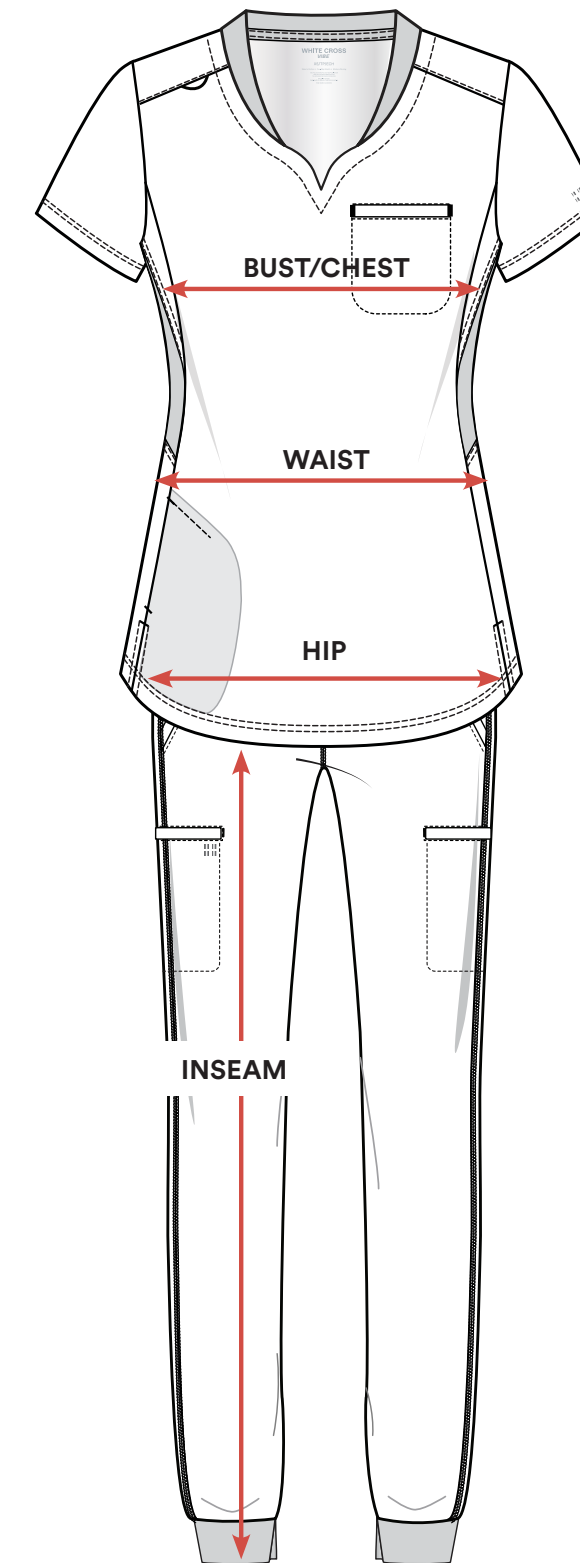

CORE SIZES

XS-3XL

CORE COLORS

- Black BLK
- Navy NVY

WHITE CROSS

WHITE CROSS

FIT GUIDE

To ensure you're choosing the correct size in our garments, take the measurements outlined below, then compare them with the sizing charts for White Cross collections.

BUST/CHEST

The measurement over the fullest part of the chest.

WAIST

The measurement of the smallest indentation of the natural waistline.

HIPS

The measurement of the fullest curve of the hip or approximately 8" below the waistline.

INSEAM/INSIDE LEG

The measurement from the top of the inner thigh to 1" below the ankle bone.

NOTE

For accurate measurements, pull the measuring tape snugly to your body and avoid stretching.

SIZE AND FIT CHART

*Women may want to order one size smaller.

WOMEN'S APPAREL (CRFT ONLY)									
ALPHA	XXS	XS	S	M	L	XL	1XL	2XL	3XL
EU NUMERIC	30-32	34-36	38-40	42-44	46	48	50	52-54	56-58
UK/AU NUMERIC	0-2	4-6	8-10	12-14	16	18	20	22-24	26-28
US/CA NUMERIC	00-0	2-4	6-8	10	12	14	16	18-20	22-24
BUST	32-33	34-35	36-37	38-39	40-41	42-44	45-47	48-51	52-55
WAIST	23-24	25-26	27-28	29-30	31-33	34-36	37-40	41-44	45-48
HIP	33-34	35-36	37-38	39-40	41-42	43-45	46-48	49-52	53-56